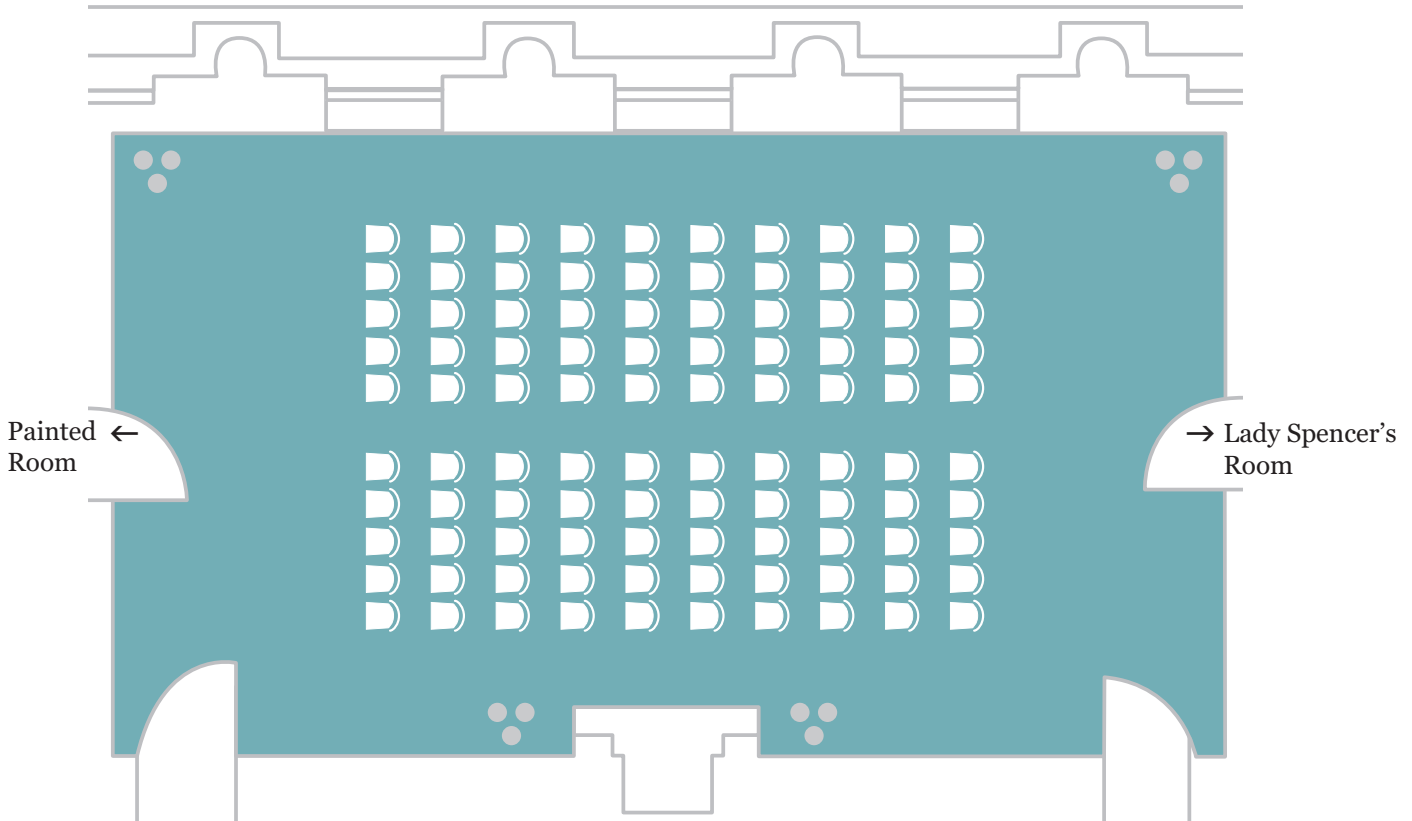

Great Room

View of the Garden

Painted Room ←

→ Lady Spencer's Room

Lunch or Dinner for up to 40 guests

wi-fi

power supply

Great Room

power supply

Great Room

View of the Garden

Painted Room ←

→ Lady Spencer's Room

Lunch or Dinner for up to 80 guests

wi-fi

power supply

Great Room

View of the Garden

Painted Room ←

→ Lady Spencer's Room

Lunch or Dinner for 48 guests

wi-fi

power supply

Great Room

View of the Garden

Lunch or Dinner for 60 guests

wi-fi

power supply

Great Room

View of the Garden

**Lunch, Presentation, Wedding
or Civil Ceremony for 90 guests**

wi-fi