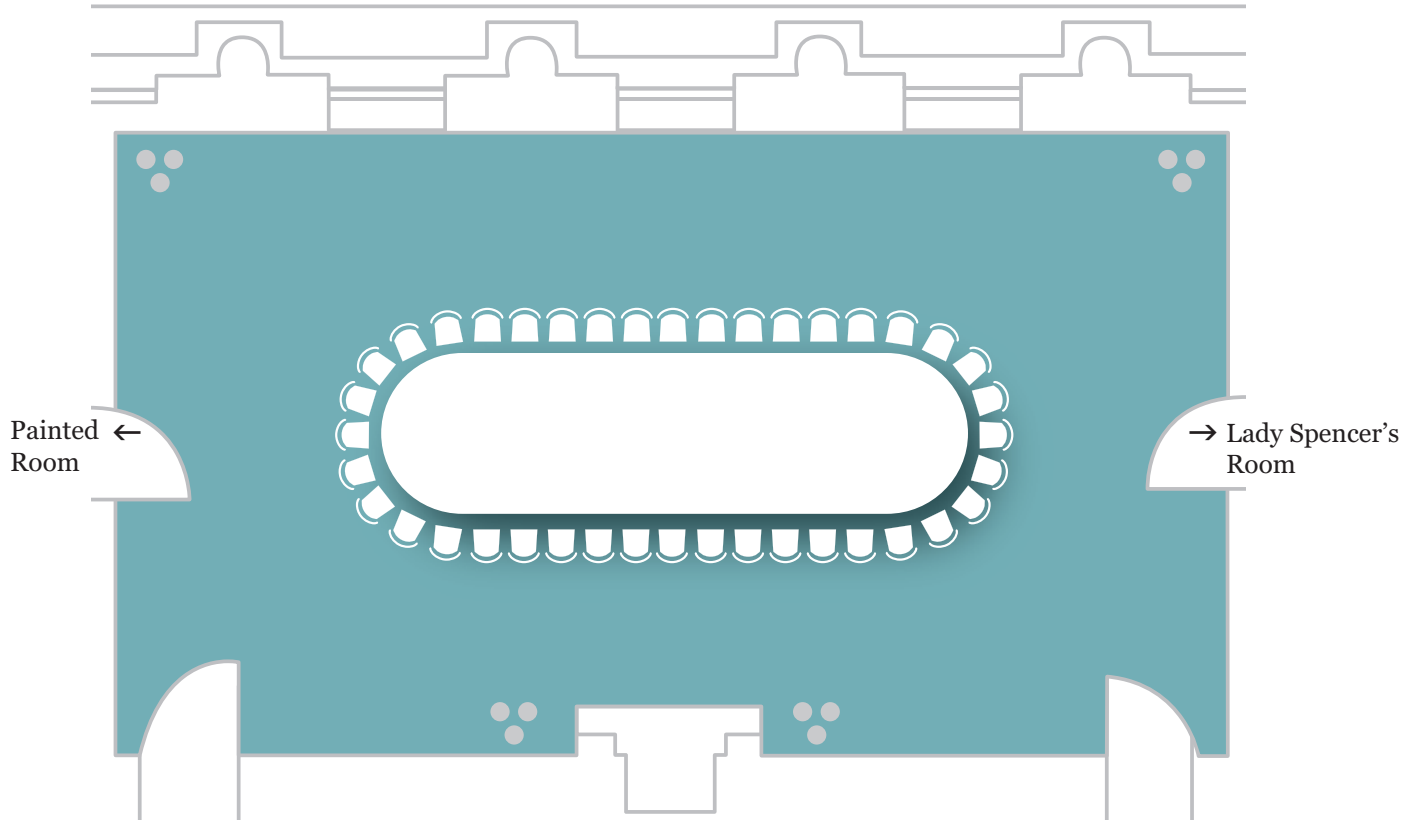

Great Room

View of the Garden

Painted Room ←

→ Lady Spencer's Room

Lunch or Dinner for up to 40 guests

wi-fi

power supply

Great Room

View of the Garden

Lunch or Dinner for 72 guests

wi-fi

power supply

Great Room

View of the Garden

Lunch or Dinner for 84 guests

wi-fi

power supply

Great Room

View of the Garden

Painted Room ←

→ Lady Spencer's Room

Lunch or Dinner for up to 80 guests

wi-fi

power supply

Great Room

View of the Garden

Painted Room ←

→ Lady Spencer's Room

Lunch or Dinner for 48 guests

wi-fi

power supply

Great Room