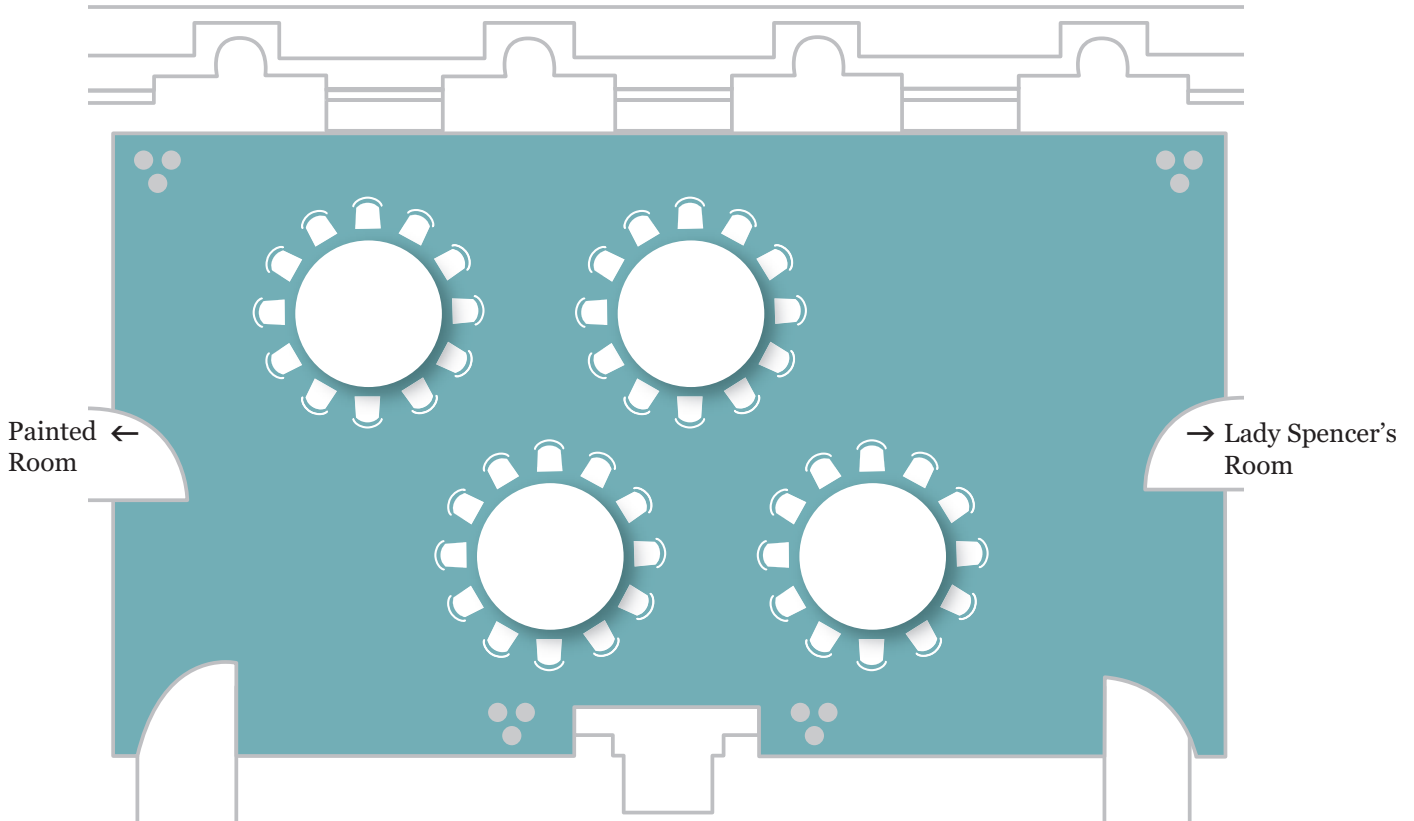

Great Room

View of the Garden

Painted Room ←

→ Lady Spencer's Room

Lunch or Dinner for up to 40 guests

wi-fi

power supply

Great Room

power supply

Great Room

View of the Garden

Painted Room ←

→ Lady Spencer's Room

Lunch or Dinner for up to 80 guests

wi-fi

power supply

Great Room

View of the Garden

Painted Room ←

→ Lady Spencer's Room

Lunch or Dinner for 48 guests

wi-fi

power supply

Great Room