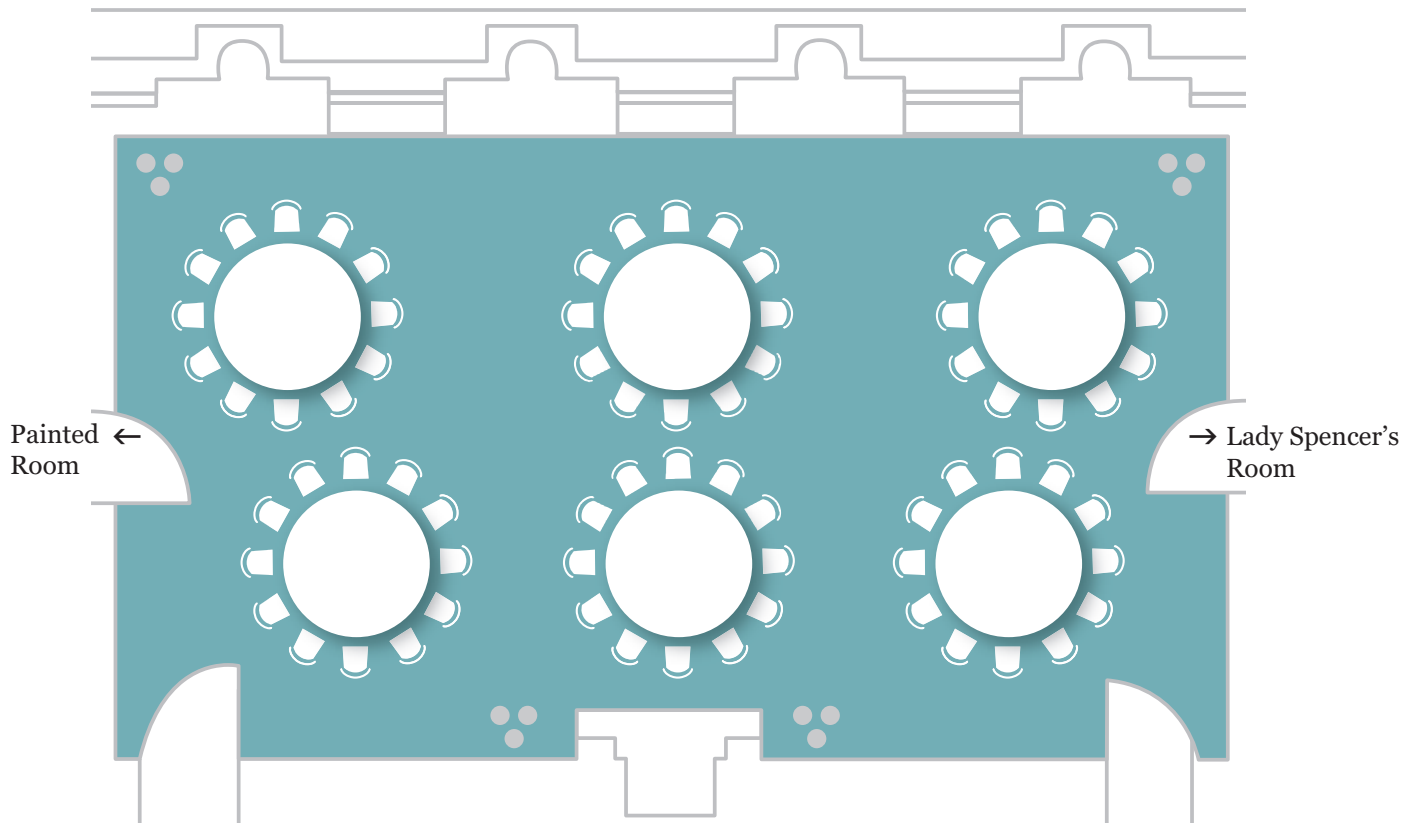

Great Room

View of the Garden

Painted Room ←

→ Lady Spencer's Room

Lunch or Dinner for up to 40 guests

wi-fi

power supply

Great Room

View of the Garden

Lunch or Dinner for 72 guests

wi-fi

power supply

Great Room

View of the Garden

Lunch or Dinner for 84 guests

wi-fi

power supply

Great Room

View of the Garden

Painted Room ←

→ Lady Spencer's Room

Lunch or Dinner for up to 80 guests

wi-fi

power supply

Great Room

View of the Garden

Painted Room ←

→ Lady Spencer's Room

Lunch or Dinner for 48 guests

wi-fi

power supply

Great Room