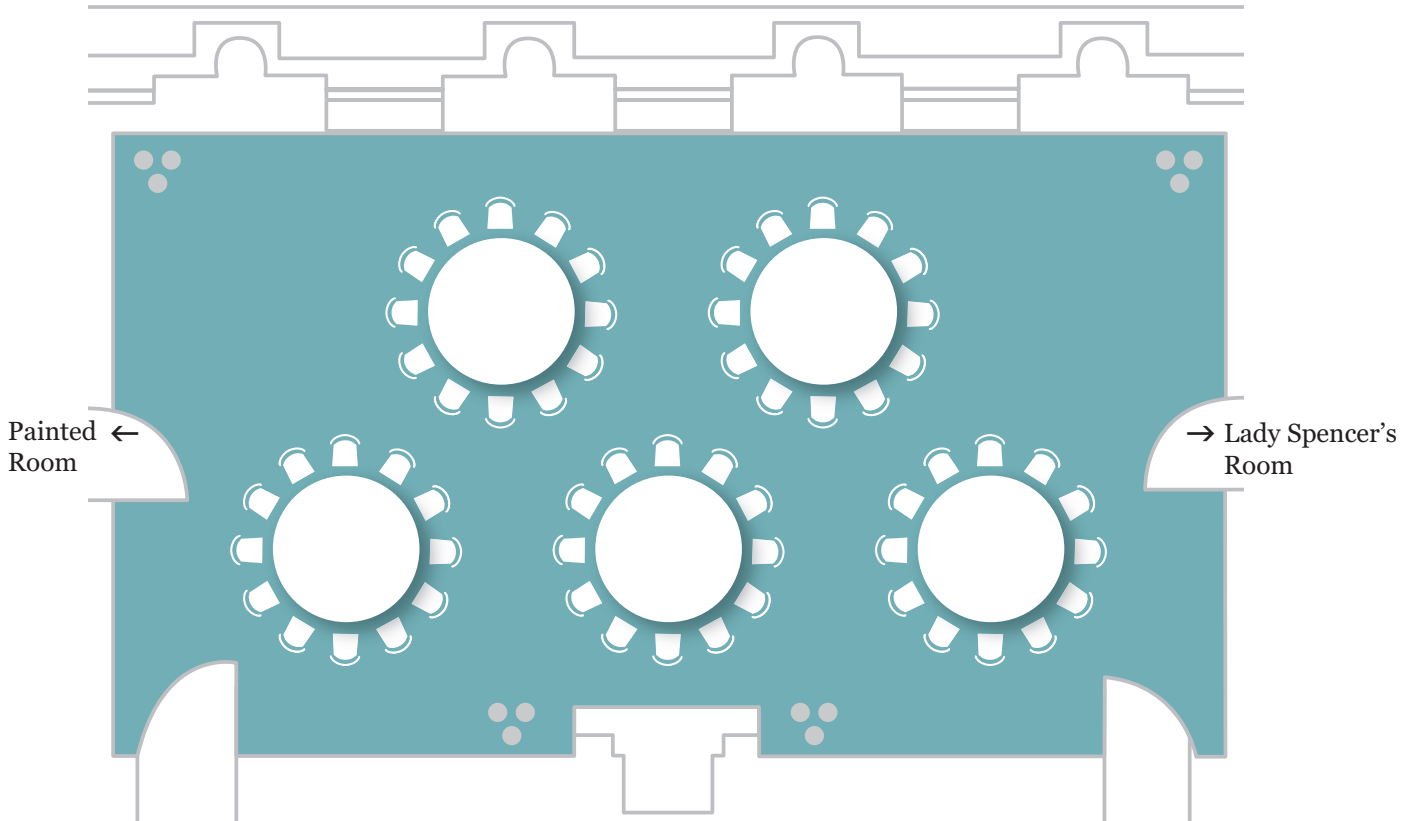

Great Room

View of the Garden

Painted Room ←

→ Lady Spencer's Room

Lunch or Dinner for up to 40 guests

wi-fi

power supply

Great Room

power supply

Great Room

View of the Garden

Painted Room ←

→ Lady Spencer's Room

Lunch or Dinner for up to 80 guests

wi-fi

power supply

Great Room

View of the Garden

Painted Room ←

→ Lady Spencer's Room

Lunch or Dinner for 48 guests

wi-fi

power supply

Great Room

View of the Garden

Lunch or Dinner for 60 guests

wi-fi

power supply

Great Room

View of the Garden

**Lunch, Presentation, Wedding
or Civil Ceremony for 90 guests**

wi-fi