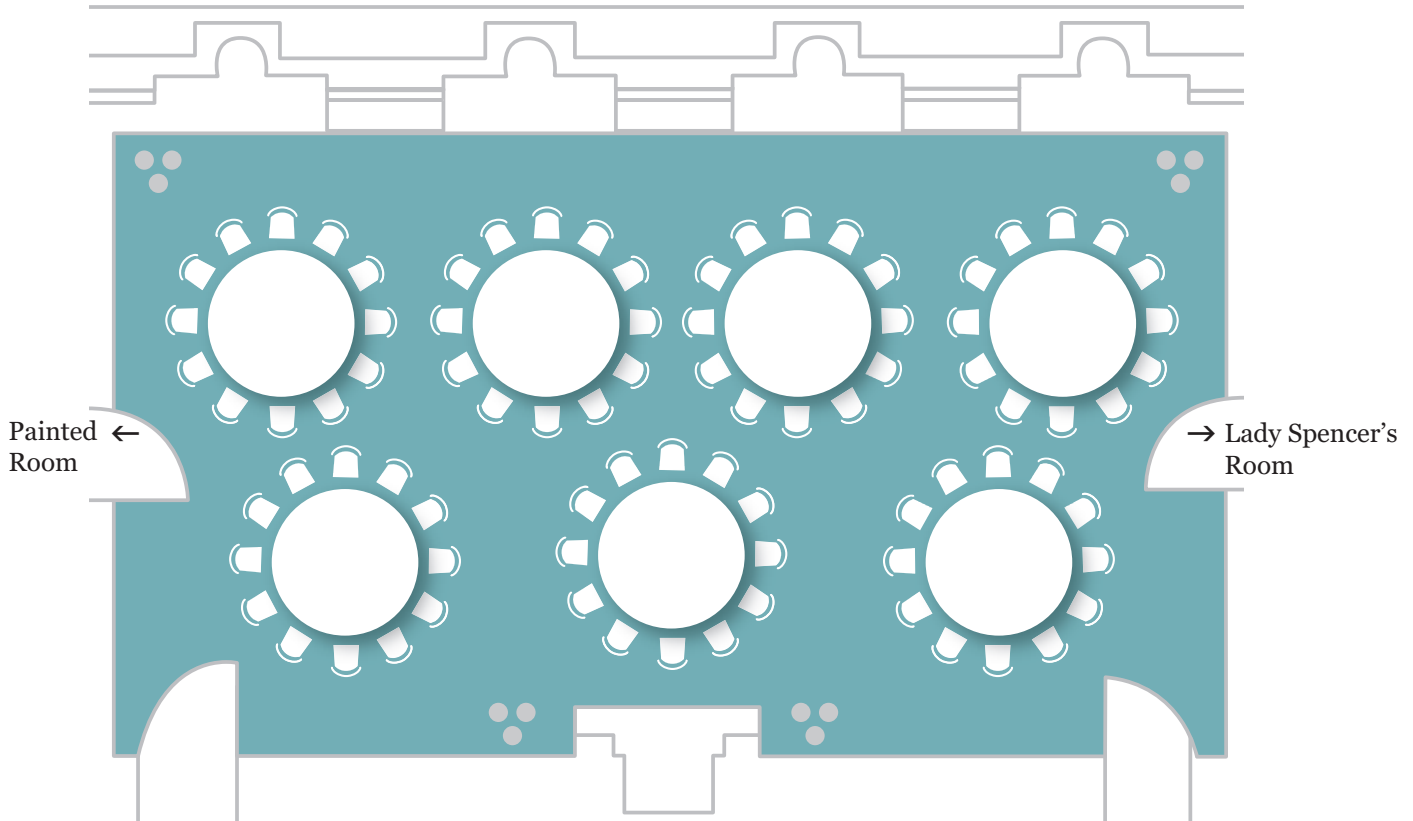

Great Room

View of the Garden

Painted Room ←

→ Lady Spencer's Room

Lunch or Dinner for up to 40 guests

wi-fi

power supply

Great Room

View of the Garden

Lunch or Dinner for 72 guests

wi-fi

power supply

Great Room

View of the Garden

Lunch or Dinner for 84 guests

wi-fi

power supply

Great Room

View of the Garden

Painted Room ←

→ Lady Spencer's Room

Lunch or Dinner for up to 80 guests

wi-fi

power supply

Great Room

View of the Garden

Painted Room ←

→ Lady Spencer's Room

Lunch or Dinner for 48 guests

wi-fi

power supply

Great Room