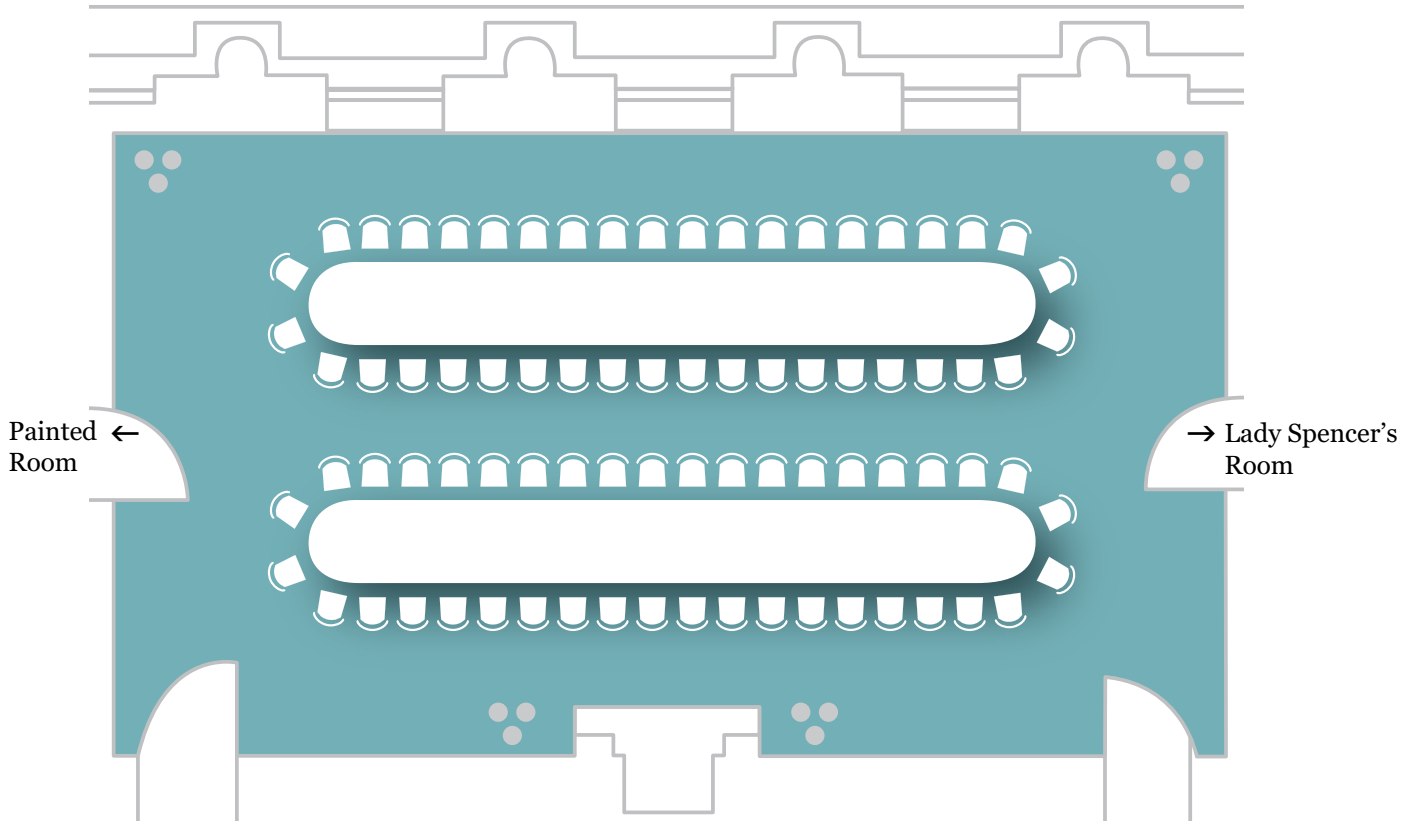

Great Room

View of the Garden

Painted Room ←

→ Lady Spencer's Room

Lunch or Dinner for up to 40 guests

wi-fi

power supply

Great Room

View of the Garden

Lunch or Dinner for 72 guests

wi-fi

power supply

Great Room

View of the Garden

Lunch or Dinner for 84 guests

wi-fi

power supply

Great Room

View of the Garden

Painted Room ←

→ Lady Spencer's Room

Lunch or Dinner for up to 80 guests

wi-fi

power supply

Great Room

View of the Garden

Painted Room ←

→ Lady Spencer's Room

Lunch or Dinner for 48 guests

wi-fi

power supply

Great Room