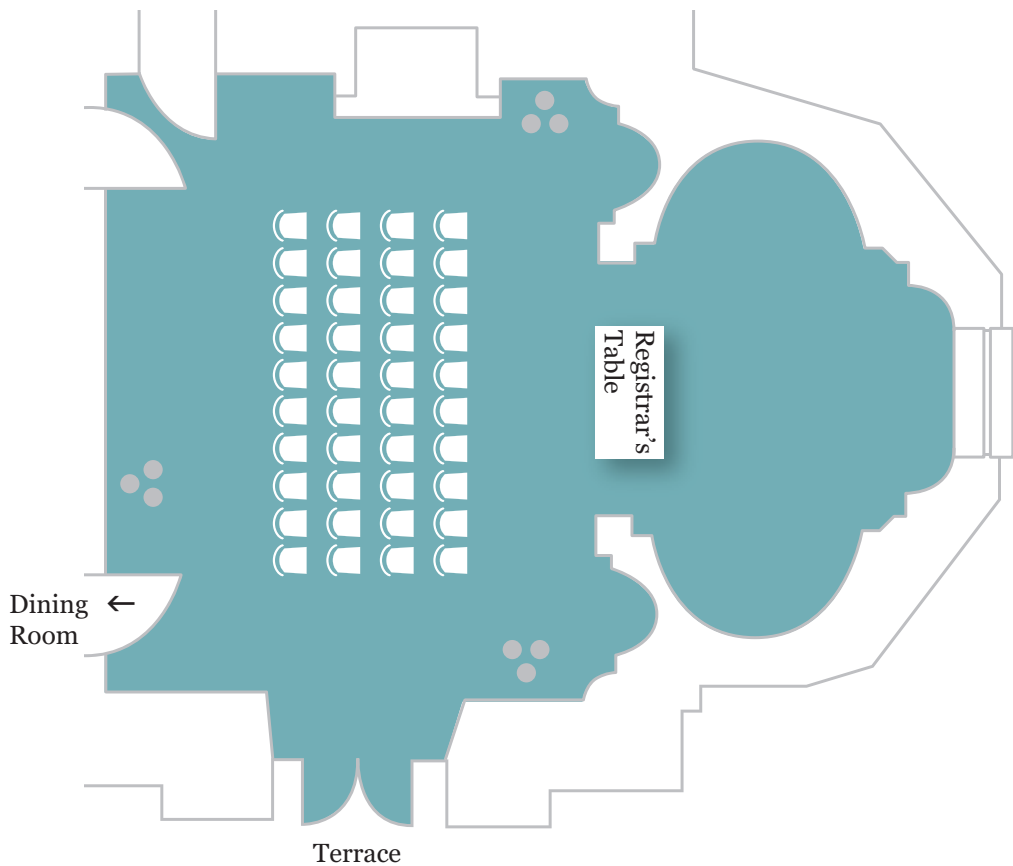

# Palm Room

**Wedding or Civil Ceremony  
for 40 guests seated**

wi-fi

power supply