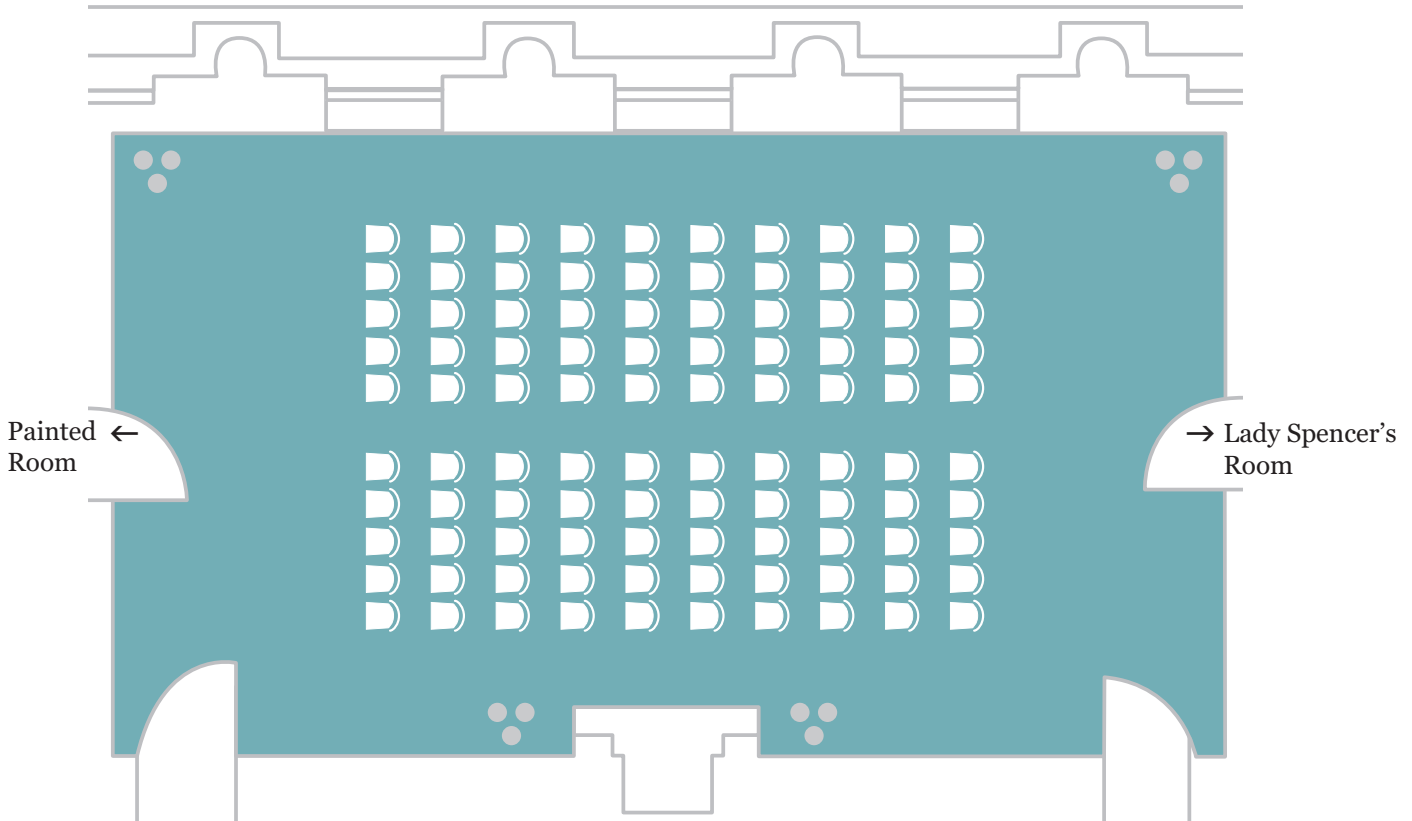

# Great Room

View of the Garden

**Lunch or Dinner for 48 guests**

wi-fi

power supply

# Great Room

View of the Garden

**Lunch or Dinner for 60 guests**

wi-fi

power supply

# Great Room

View of the Garden

**Lunch, Presentation, Wedding  
or Civil Ceremony for 90 guests**

wi-fi

power supply