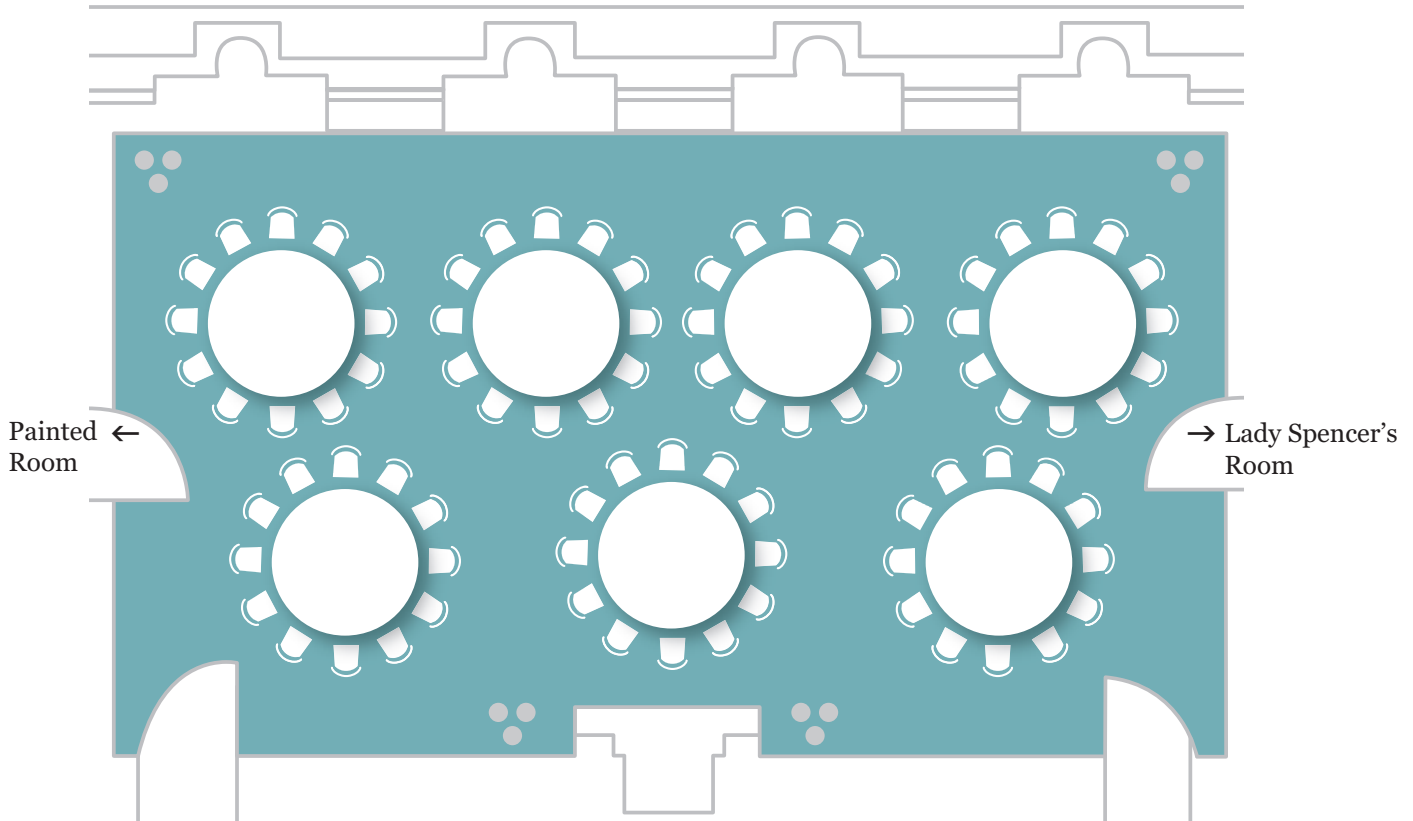

# Great Room

View of the Garden

**Lunch or Dinner for 72 guests**

wi-fi

power supply

# Great Room

View of the Garden

**Lunch or Dinner for 84 guests**

wi-fi

power supply

# Great Room

View of the Garden

**Lunch or Dinner for 90 guests**

wi-fi

power supply