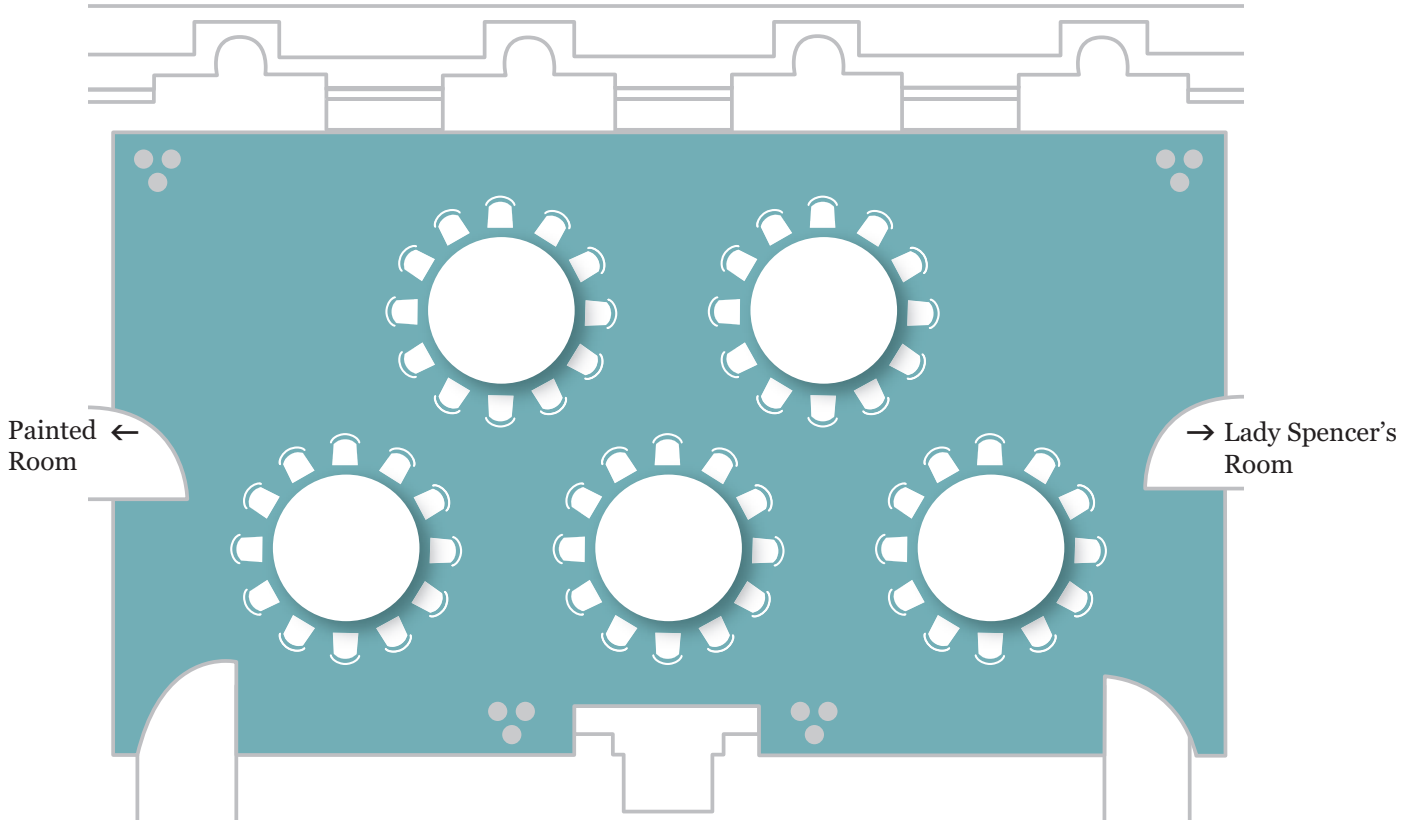

# Great Room

View of the Garden

**Lunch or Dinner for 90 guests**

wi-fi

power supply

# Great Room

View of the Garden

**Lunch or Dinner for 48 guests**

wi-fi

power supply

# Great Room

View of the Garden

**Lunch or Dinner for 60 guests**

wi-fi

power supply