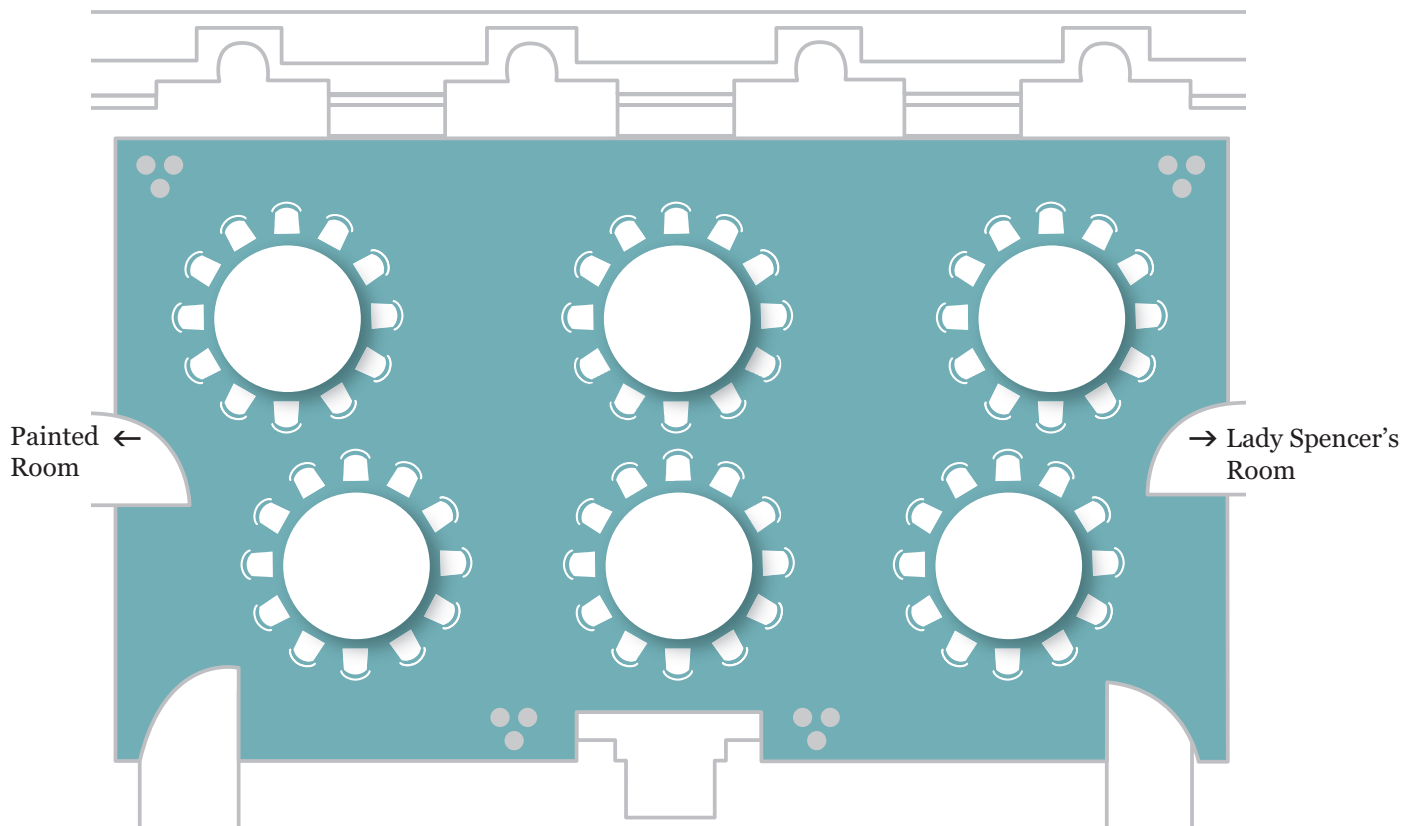

# Great Room

View of the Garden

**Lunch or Dinner for up to 40 guests**

wi-fi

power supply

# Great Room

View of the Garden

**Lunch or Dinner for 72 guests**

wi-fi

power supply

# Great Room

View of the Garden

**Lunch or Dinner for 84 guests**

wi-fi

power supply

# Great Room

View of the Garden

**Lunch or Dinner for 48 guests**

wi-fi

power supply