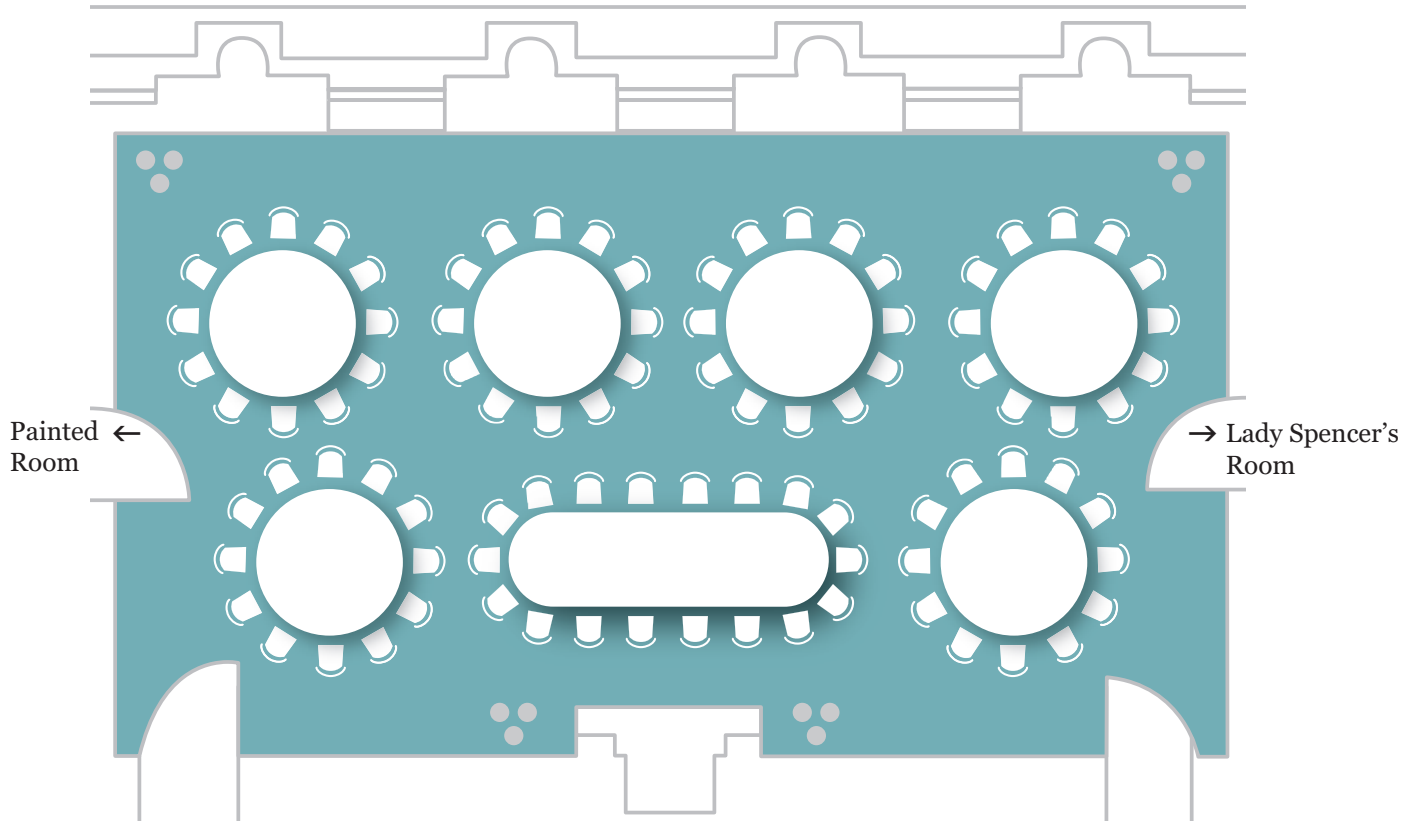

# Great Room

View of the Garden

**Lunch or Dinner for 84 guests**

wi-fi

power supply

# Great Room

View of the Garden

**Lunch or Dinner for 90 guests**

wi-fi

power supply

# Great Room

View of the Garden

**Lunch or Dinner for 48 guests**

wi-fi

power supply