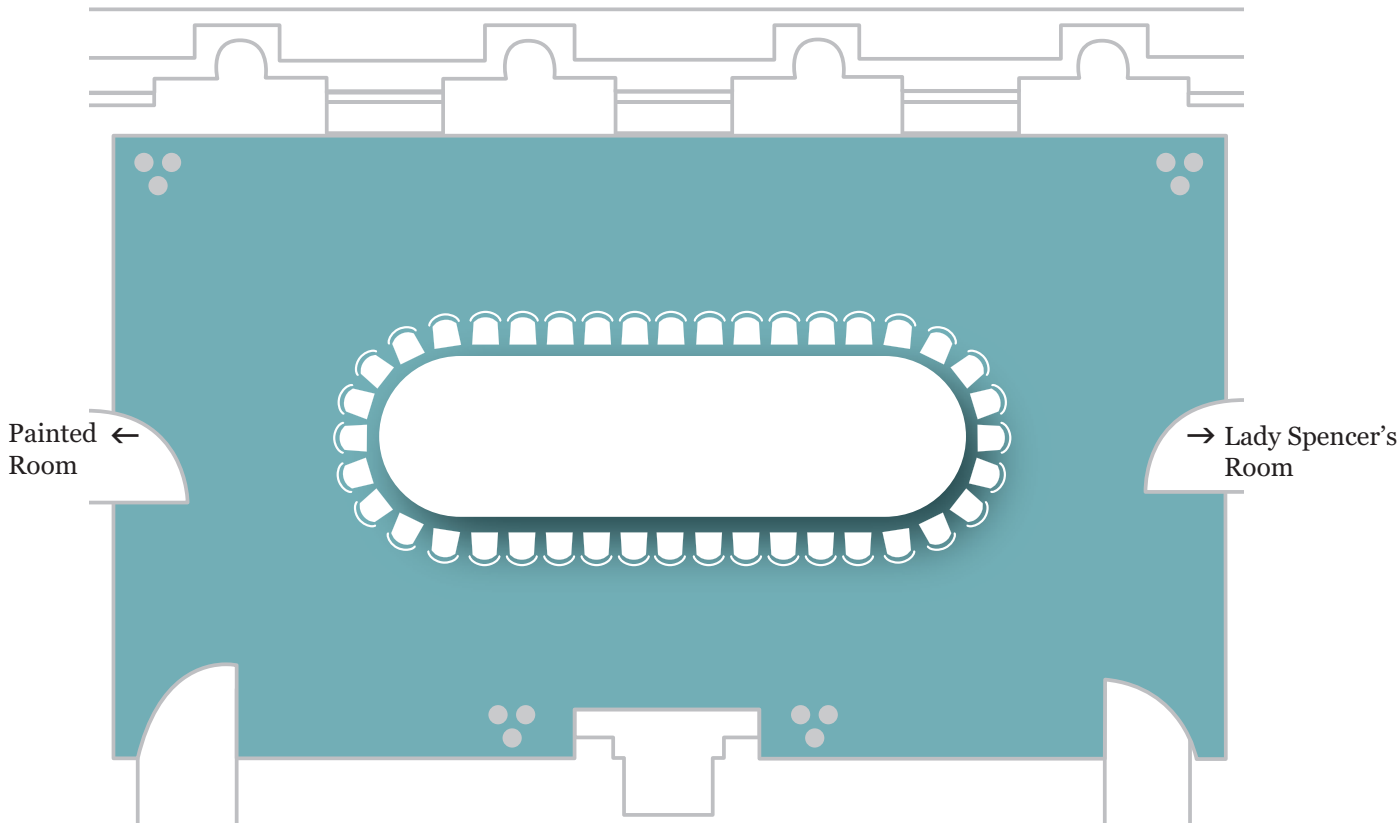

# Great Room

View of the Garden

**Lunch or Dinner for up to 40 guests**

wi-fi

power supply

# Great Room

View of the Garden

**Lunch or Dinner for 72 guests**

wi-fi

power supply

# Great Room

View of the Garden

**Lunch or Dinner for 84 guests**

wi-fi

power supply