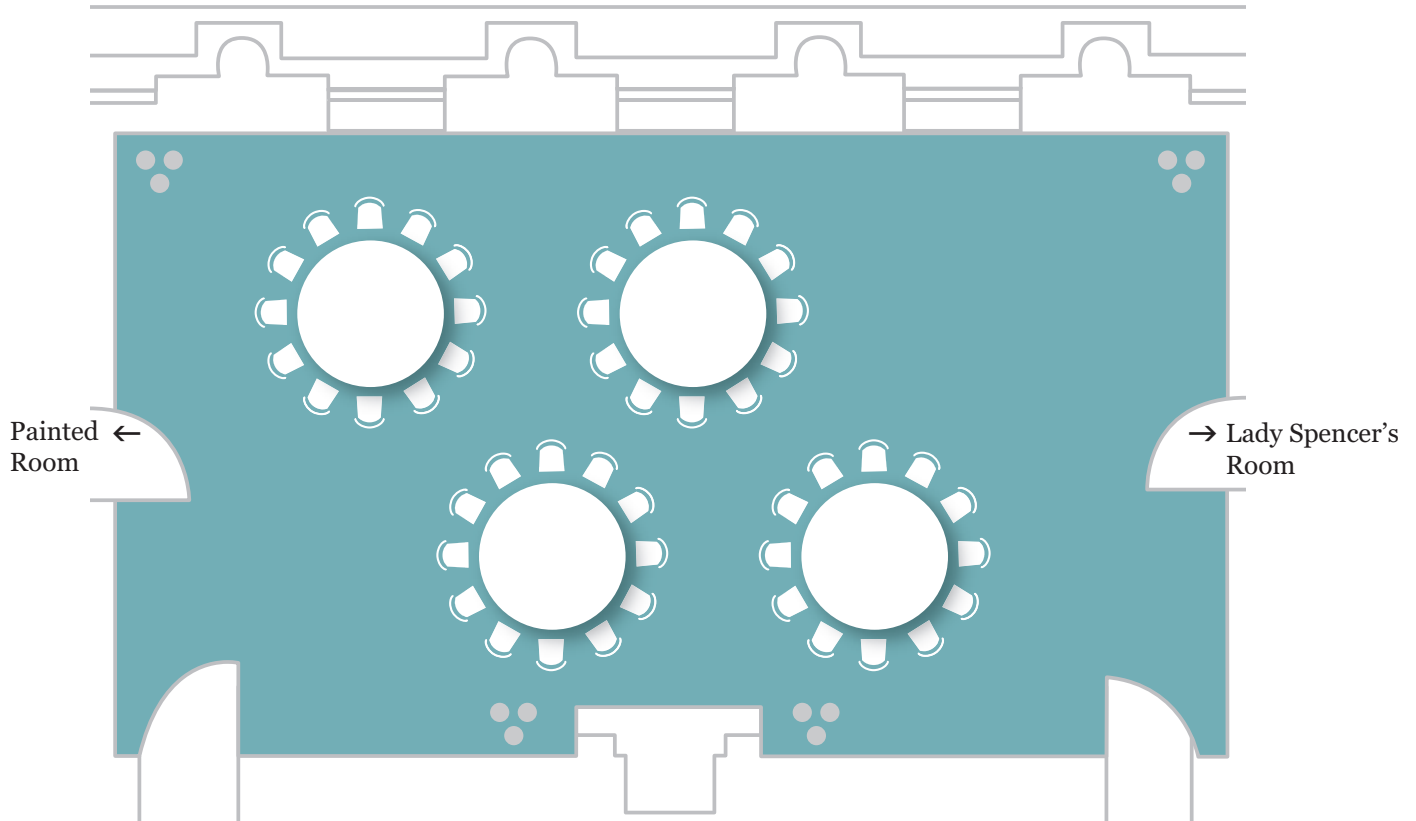

# Great Room

View of the Garden

**Lunch or Dinner for 84 guests**

wi-fi

power supply

# Great Room

View of the Garden

**Lunch or Dinner for 90 guests**

wi-fi

power supply

# Great Room

View of the Garden

**Lunch or Dinner for 48 guests**

wi-fi

power supply

# Great Room

View of the Garden

**Lunch or Dinner for 60 guests**

wi-fi

power supply