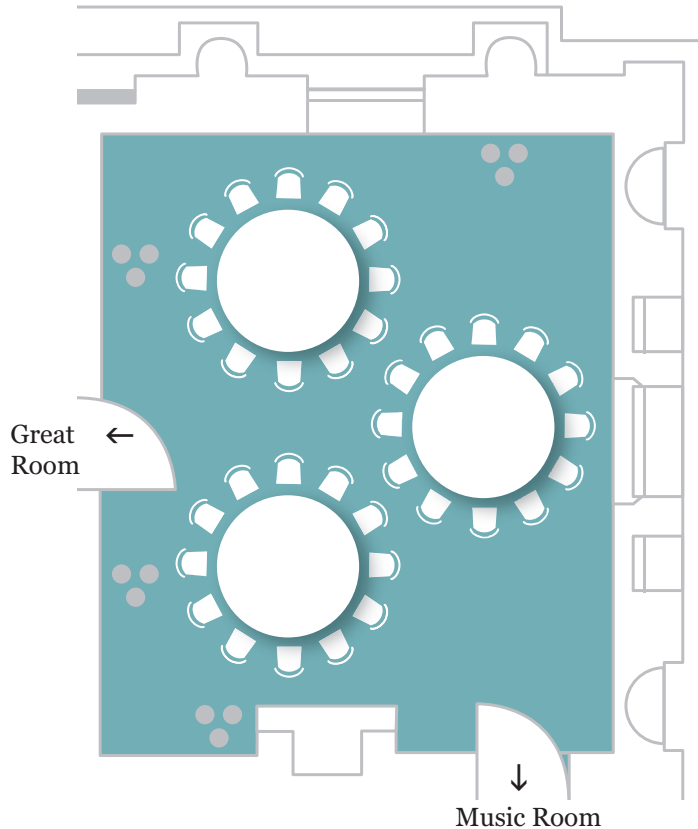

# Lady Spencer's Room

View of the Garden

**Lunch or dinner  
for 20 guests**

wi-fi

power supply

# Lady Spencer's Room

View of the Garden

**Lunch or dinner  
for 24 guests**

wi-fi

power supply

# Lady Spencer's Room

View of the Garden

**Lunch or dinner  
for 36 guests**

wi-fi

power supply