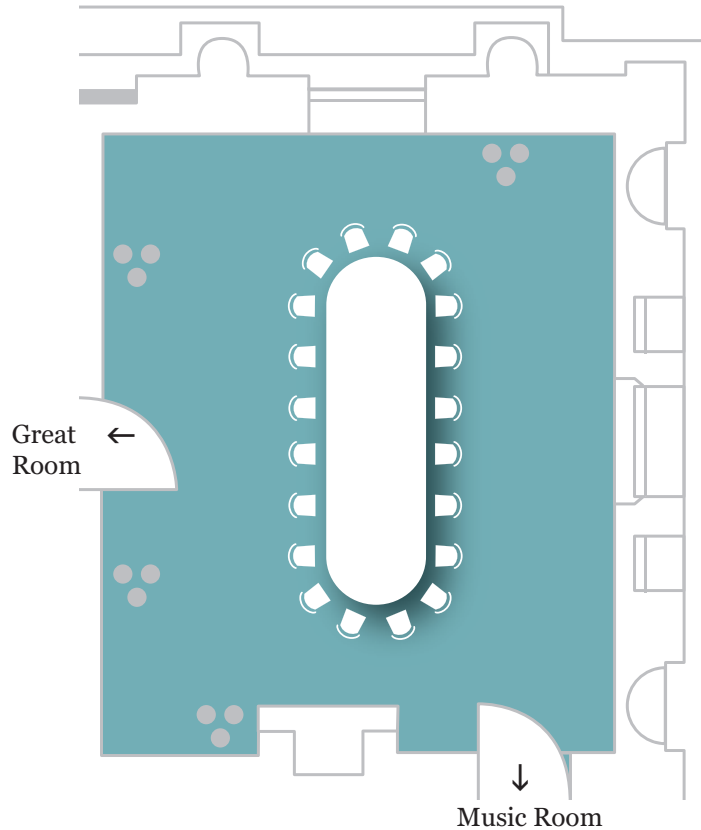

# Lady Spencer's Room

View of the Garden

**Lunch or dinner  
for 20 guests**

wi-fi

power supply

# Lady Spencer's Room

View of the Garden

**Lunch or dinner  
for 24 guests**

wi-fi

power supply

# Lady Spencer's Room

View of the Garden

**Lunch or dinner  
for 36 guests**

wi-fi

power supply