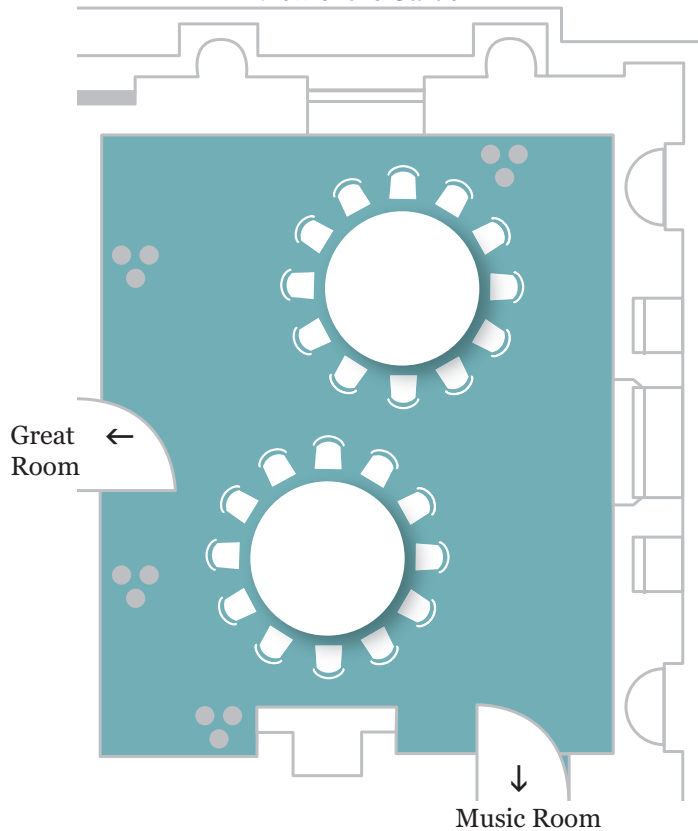

# Lady Spencer's Room

View of the Garden

**Lunch or dinner  
for 20 guests**

wi-fi

power supply

# Lady Spencer's Room

View of the Garden

**Lunch or dinner  
for 24 guests**

wi-fi

power supply

# Lady Spencer's Room

View of the Garden

**Lunch or dinner  
for 36 guests**

wi-fi

power supply