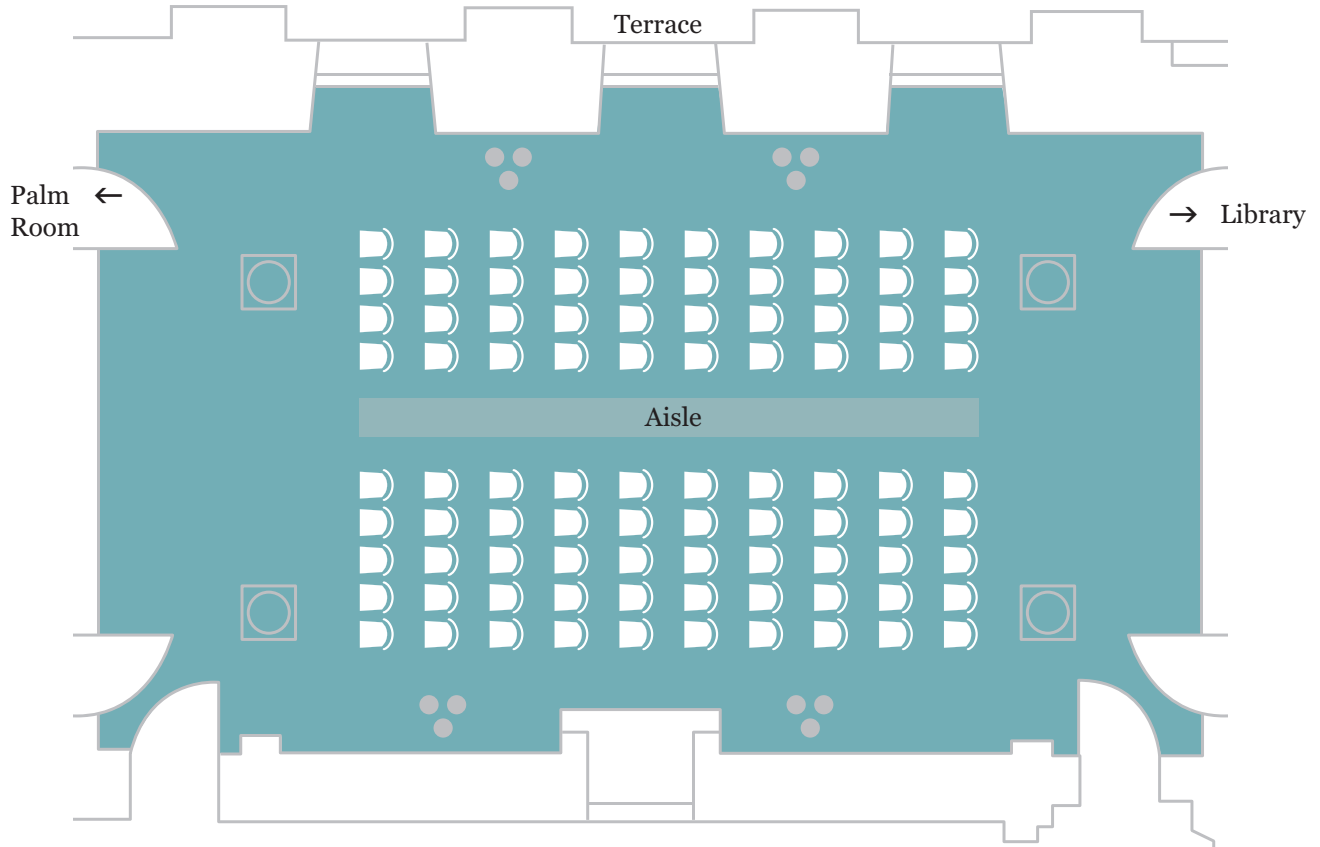

Dining Room

**Board Room Meeting, Lunch
or Dinner for up to 24 guests**

wi-fi

power supply

Dining Room

Wedding or Civil Ceremony for 90 quests

Dining Room

Set up for a recital for up to 100 guests