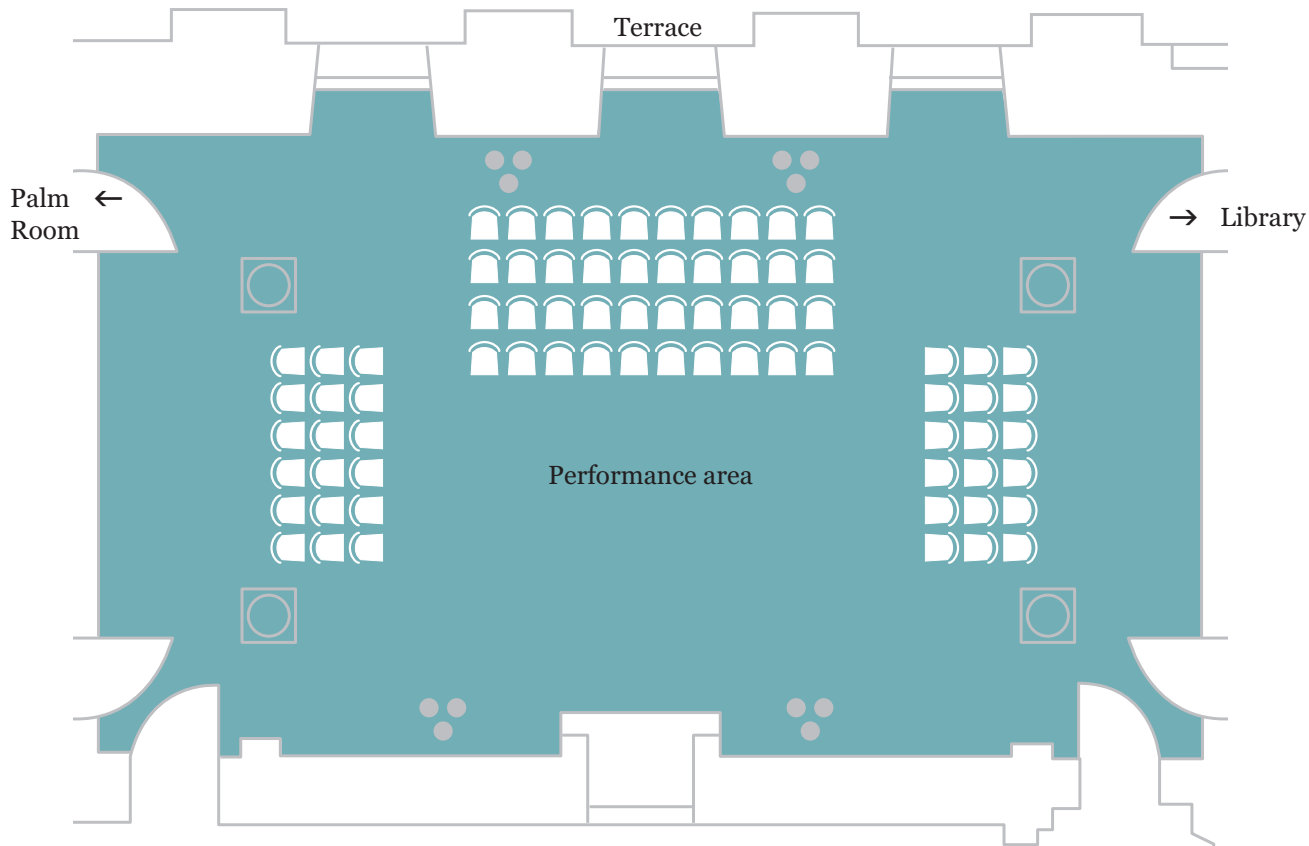

Dining Room

**Board Room Meeting, Lunch
or Dinner for up to 24 guests**

wi-fi

power supply

Dining Room

Wedding or Civil Ceremony for 90 quests

Dining Room

Set up for a recital for up to 100 guests